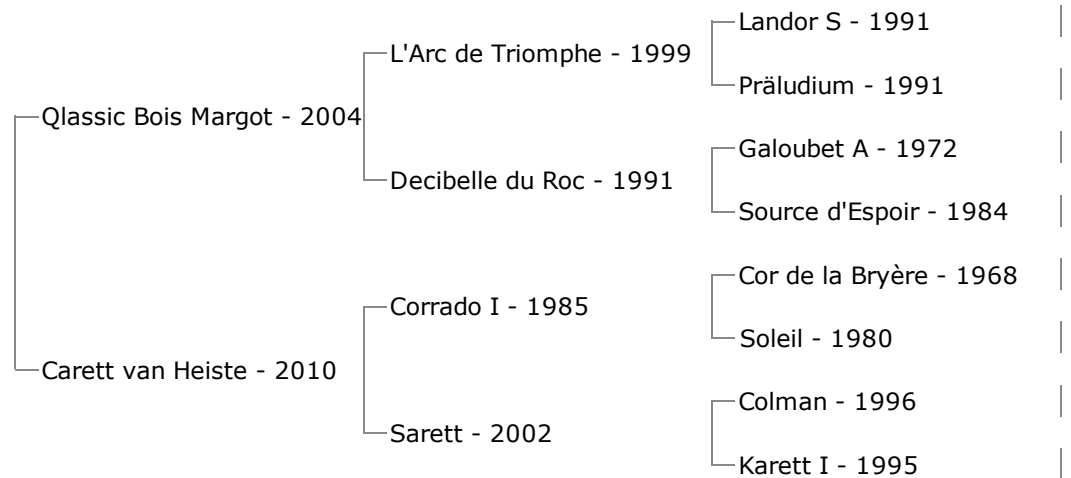

PARIS VAN HEISTE : BWP - Mare - 22-04-2015 -VAT : No

Paris van Heiste
BWP 2015

sire: **QLASSIC BOIS MARGOT** (2004, Selle Français, black stallion by L'Arc de Triomphe) level **1.60m** with Simon Delestre (FRA); 1st CSI5*-W (**1.60m**) Mechelen (BEL) 2014; 3rd CSIO5* 2014 Class 4: Consolation comp. NC (team) (**1.60m**) Barcelona (ESP); 2nd CSI5* 2014 - Grand Prix (Global Champions Tour) (**1.60m**) Ebreichsdorf - Magna Racino (AUT); 3rd CSI5* 2013 - Grand Prix (**1.60m**) Geneva (SUI); 2nd CSIO5* 2013 - Grand Prix (**1.60m**) Gijon (ESP); 2nd CSI5* 2013 - Grand Prix (Global Champions Tour) (**1.60m**) Valkenswaard (NED); 1st CSI5*-W 2013 - Grand Prix (**1.60m**) Bordeaux (FRA); 1st CSI5*-W 2012 - Grand Prix (**1.60m**) Mechelen (BEL); 3rd CSI3* 2012 - Grand Prix (**1.50m**) Lummen (BEL); participated 2014 Normandy (FRA) - individual World Equestrian Games; 2nd 2014 Normandy (FRA) - team competition World Equestrian Games

1st dam: Carett van Heiste (2010, Holstein, mare by Corrado I)

Paris van Heiste (2015, BWP, mare by Qlassic Bois Margot) see above

2nd dam: Sarett (2002, Holstein, grey mare by Colman)

Carett van Heiste (2010, Holstein, mare by Corrado I) : see above

Lipton van Heiste (2011, BWP, grey mare by Zirocco Blue VDL N.O.P.)

Mister Univers van Heiste (2012, BWP, grey stallion by Univers Theod)

3rd dam: Karett I (1995, Holstein, grey mare by Cascavelle)

Ladas (1999, Holstein, grey stallion by Limbus) level **1.30 m**

Karett I (1995, Holstein, grey mare by Cascavelle) : see above