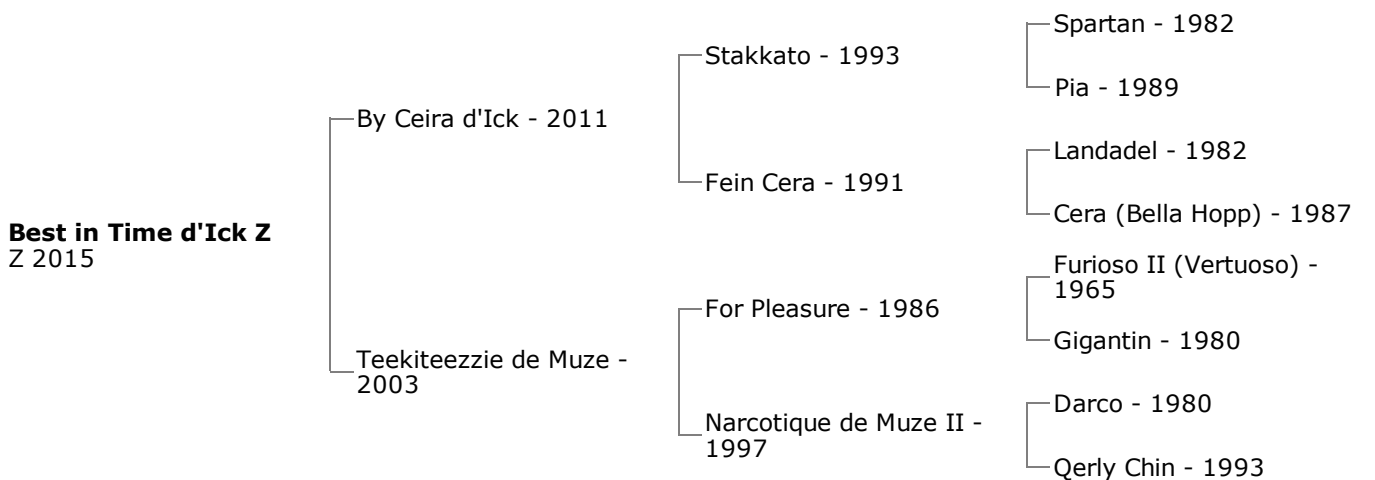

BEST IN TIME D'ICK Z : Z I Stallion I 13-04-2015 I VAT : Yes

sire: **By Ceira d'Ick** (2011, Selle Français, bay stallion by Stakkato) *Approved stallion for: AES*

1st dam: Teekiteezzie de Muze (2003, sBs, black mare by For Pleasure)

GO EASY DE MUZE (2006, BWP, bay or brown stallion by Vigo d'Arsouilles) level **1.50m** with Jos Lansink (BEL) and Hendrik-Jan Schuttert (NED); 1st CSI3* 2014 - Class 3 (**1.45m**) Maastricht (NED)

Iceman de Muze (2008, BWP, bay stallion by Erco van 't Roosakker) *Approved stallion for: BWP*; level **1.35m** with Mischa Everse-van de Kraats (NED); participated 2014 - 6 year old horses World Championships for Young Horses; 1st CSIYH1* 2014 - Class C (6 year old horses) (**1.30m**) Neeroeteren (BEL)

Best in Time d'Ick Z (2015, Zangersheide, stallion by By Ceira d'Ick) : see above

2nd dam: **NARCOTIQUE DE MUZE II** (1997, sBs, bay mare by Darco) level **1.60m** with Eric Lamaze (CAN); 3rd CSI4* 2007 - Grand Prix (**1.60m**) Charlotte (USA); 1st CSI2* 2008 - Grand Prix (**1.45m**) Wellington (USA); 3rd CSI2* 2008 - Grand Prix (**1.45m**) Wellington (USA); 3rd CSI2* 2007 - Grand Prix (**1.45m**) Bromont (CAN)

Quel Hero de Muze (2000, sBs, dark bay stallion by Power Light) *Approved stallion for: BWP*

QUERLYBET HERO (2000, sBs, bay stallion by Baloubet du Rouet) *Approved stallion for: BWP, sBs*; level **1.60m** with Damien Plume (BEL) and Philippe Le Jeune (BEL);

Azuela de Muze (2000, BWP, bay mare by Heartbreaker)

VEDET DE MUZE ET (2005, sBs, bay stallion by Cartani) level **1.60m** with Joe Clee (GBR); 1st CSIO5* (**1.45m**) La Baule (FRA) 2015; 2nd CSI5*-W (**1.40m**) Mechelen (BEL) 2014; 1st CSI2* 2014 - Grand Prix (**1.45m**) Neeroeteren (BEL)

Felini de la Pomme (2005, BWP, chestnut stallion by Vigo d'Arsouilles) level **1.45m** with Regis Bouguennec (FRA); 3rd CSI2* 2014 - Grand Prix (**1.45m**) Blaye (FRA); 1st CSI2* 2014 - Grand Prix Barbaste (FRA)

Baraka de Muze (2001, BWP, bay mare by Goethe)

STERREHOF'S USHI (Ushi van de Wolfsakker) (2004, sBs, chestnut mare by Vigo d'Arsouilles) level **1.60m** with Marc Houtzager (NED) and Julia Kayser (AUT); 3rd CSI3* (**1.50m**) Graz (AUT) 2015; 3rd CSIO3* 2013 - Grand Prix (**1.50m**) Linz-Ebelsberg (AUT); **ETC...**

LORO PIANA BOYANTE DE MUZE (2001, BWP, chestnut mare by Kashmir van Schuttershof) level **1.60m** with Carla Cimolai (ITA) and Philippe Le Jeune (BEL); 3rd CSI4* 2010 - Grand Prix (**1.60m**) Bourg-en-Bresse (FRA); 2nd CSI2* 2014 - Grand Prix (**1.45m**) Villeneuve-Loubet (FRA)

ESTOY AQUI DE MUZE HDC (2004, BWP, chestnut mare by Malito de Reves) level **1.60m** with Kevin Staut (FRA) and Frederic Bouvard (FRA); 3rd CSIO5* 2014 Class 4: Consolation comp. NC (team) (**1.60m**) Barcelona (ESP); 3rd CSIO5* 2014 - Grand Prix (**1.60m**) Gijon (ESP); 3rd CSI5* 2013 - Grand Prix (**1.60m**) Hong Kong (HKG); **ETC...**

Sauterelle de la Pomme STX (2002, sBs, mare by For Pleasure) level **1.45m** with P. Le Jeune (BEL);