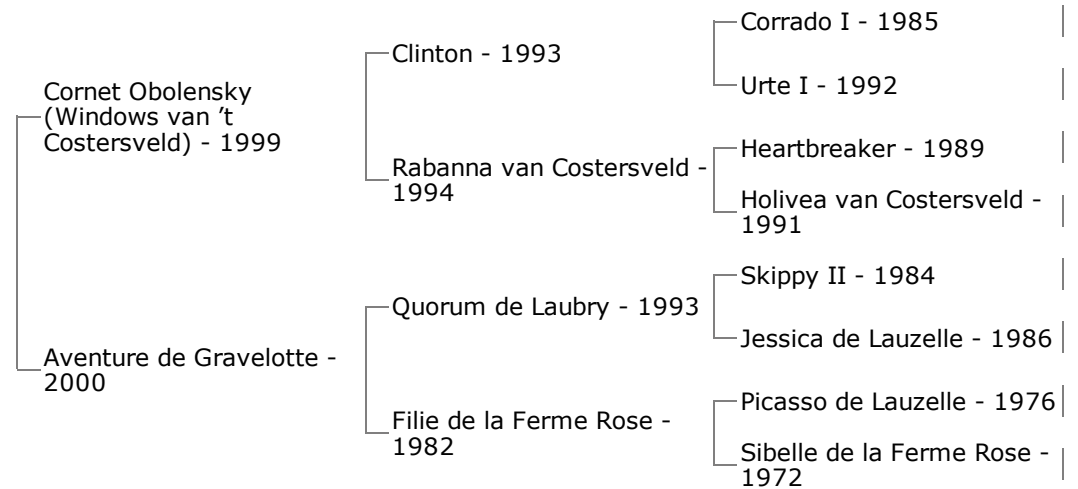

FAHRENHEIT DE GRAVELLOTTE : SF I Stallion I 28-04-2015 I VAT : Yes

Fahrenheit de Gravelotte
SF 2015

sire: **CORNET OBOLENSKY** (Windows van 't Costersveld) (1999, BWP, grey stallion by Clinton)
Approved stallion for: Hann., Holst., Old., Rhein., SF, BWP, SWB, SI, Westf., Bay.; level **1.60m** with Marco Kutscher (GER); 2nd CSI5* 2012 - Grand Prix (Global Champions Tour) (**1.60m**) Doha (QAT); 1st CSI5*-W 2012 - World Cup (**1.60m**) Zürich (SUI); 1st CSI5*-W 2011 - World Cup (**1.60m**) Verona (ITA); 3rd CSI4* 2009 - Grand Prix (**1.60m**) Frankfurt (GER); 3rd CSI5* 2009 - Grand Prix (Final Global Champions Tour) (**1.60m**) Rio de Janeiro (BRA); 2nd CSI5*-W 2009 - World Cup (**1.60m**) Bordeaux (FRA); 1st CSIO5* 2008 - Final Samsung Super League (**1.60m**) Barcelona (ESP); 2nd CSIO5* 2008 - Grand Prix (**1.60m**) Rotterdam (NED); 2nd CSI4*-W 2007 - World Cup (**1.60m**) Verona (ITA); 1st CSIO5* 2007 - Final Samsung Super League (**1.60m**) Barcelona (ESP); 1st CSI3* 2008 - Grand Prix (**1.50m**) Cervia (ITA); participated 2012 - 's Hertogenbosch (NED) - final result World Cup Final; 1st 2011 Madrid (ESP) - team competition European Championships (show jumping); participated 2011 Madrid (ESP) - individual European Championships (show jumping); participated 2009 - Las Vegas (USA) - final result World Cup Final; participated 2008 Hong Kong (CHN) - individual Olympic Games (jumping); participated 2008 Hong Kong (CHN) - team competition Olympic Games (jumping)

1st dam: Aventure de Gravelotte (2000, BWP, bay mare by Quorum de Laubry)

Prado de Gravelotte (2003, Cheval de Selle, chestnut gelding by Escuro) level **1.35m** with Julie Brault (FRA);

Quigali de Gravelotte (2004, mare by Thunder van de Zuuthoeve) level **1.40m**